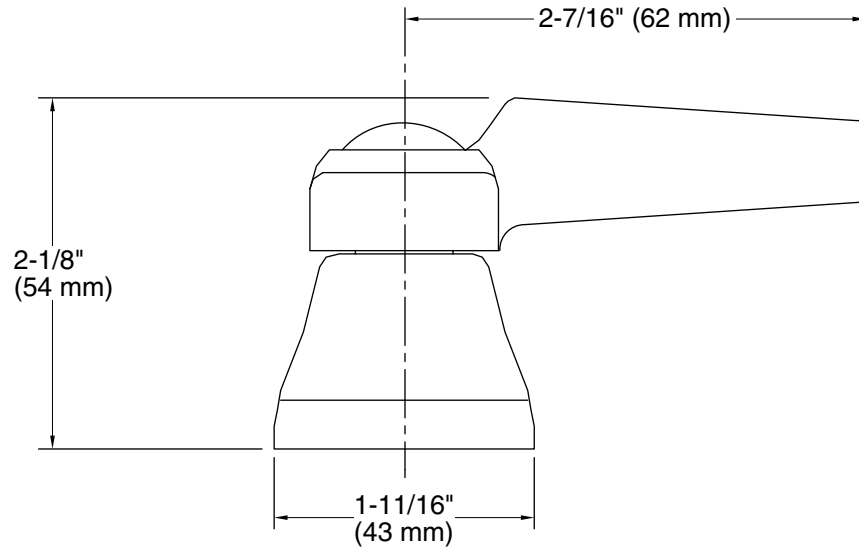

Technical Information

All product dimensions are nominal.

Notes

Install this product according to the installation guide.

ADA, CSA B651 compliant when installed to the specific requirements of these regulations.